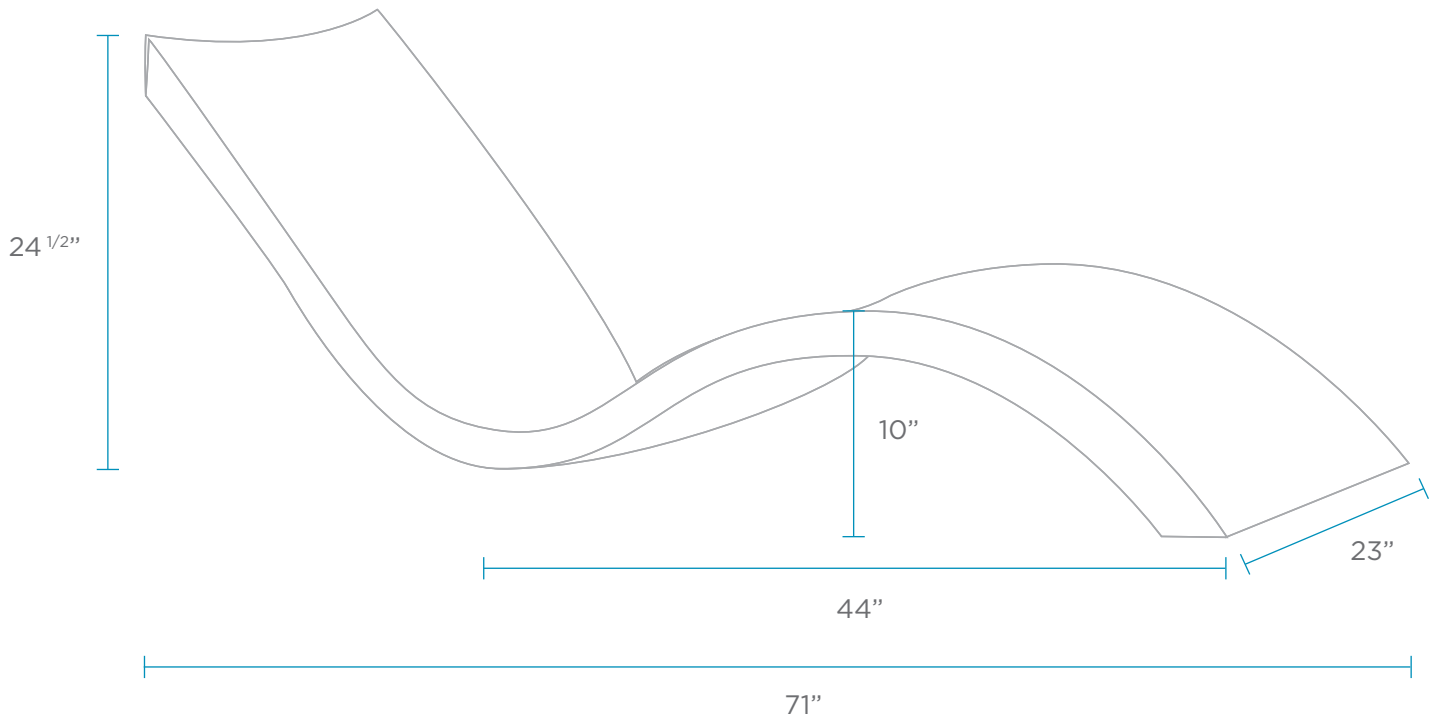

# CHAISE SPECIFICATIONS

WEIGHT EMPTY: 34 LBS | WEIGHT FULL: 144 LBS  
DESIGNED FOR UP TO 9" OF WATER

## FEATURES

- Designed for up to 9" of water
- Perfect for residential or commercial use
- Built to withstand sun, weather, and chemicals of any aquatic environment
- Compatible with all pool types, including vinyl
- Crafted of an ultra-strong, UV16 rated resin, color stabilized for up to 16,000 hours of direct sun
- Easy application via threaded plug system
- Contoured for comfort and features a sleek, eye catching design