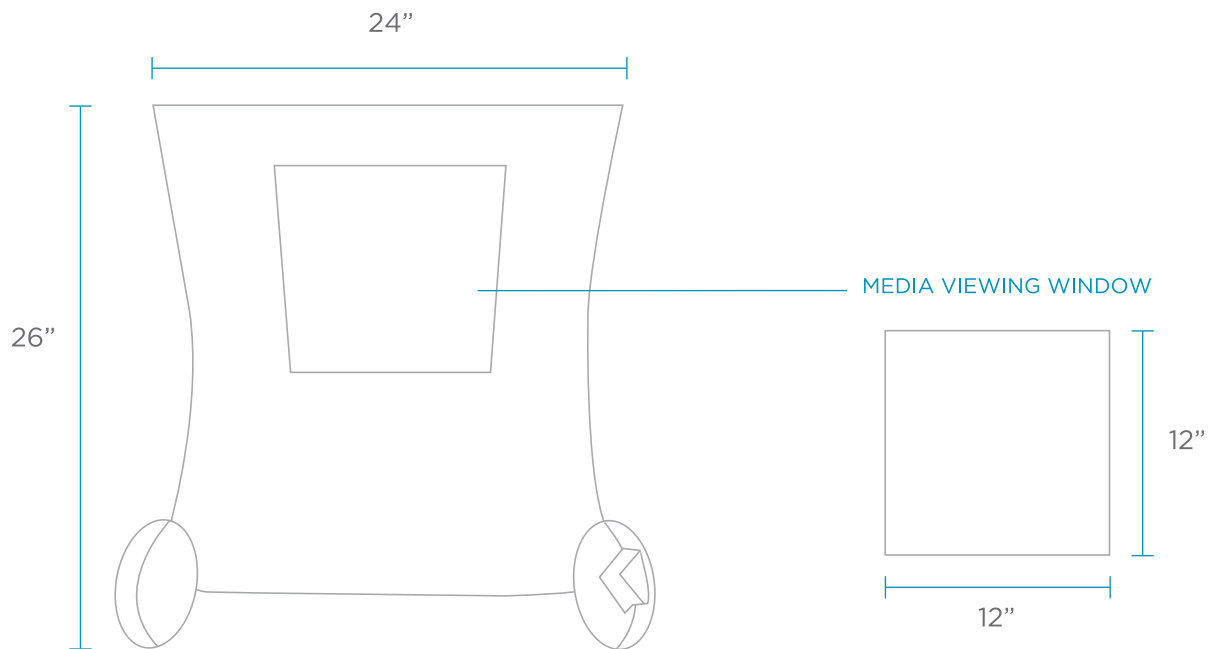

# SHADE SPECIFICATIONS

WEIGHT: 7 LBS

DESIGNED FOR CHAISE OR CHAISE DEEP

## SIDE VIEW

## INSIDE VIEW

## FEATURES

- Designed for Chaise or Chaise Deep
- Perfect for residential or commercial use
- Built to withstand the sun, weather, and chemicals of any aquatic environment
- Crafted of ultra-strong, UV16 rated resin and high quality, outdoor Sunbrella fabrics
- Easy slide on, slide off installation via interior grooves
- Touch screen compatible, media viewing window fits devices up to 11"