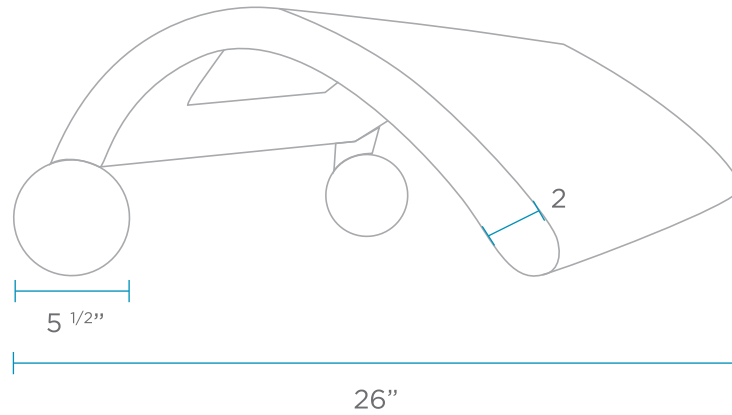

# SHADE SPECIFICATIONS

WEIGHT: 7 LBS

DESIGNED FOR CHAISE OR CHAISE DEEP

## SIDE VIEW

## INSIDE VIEW