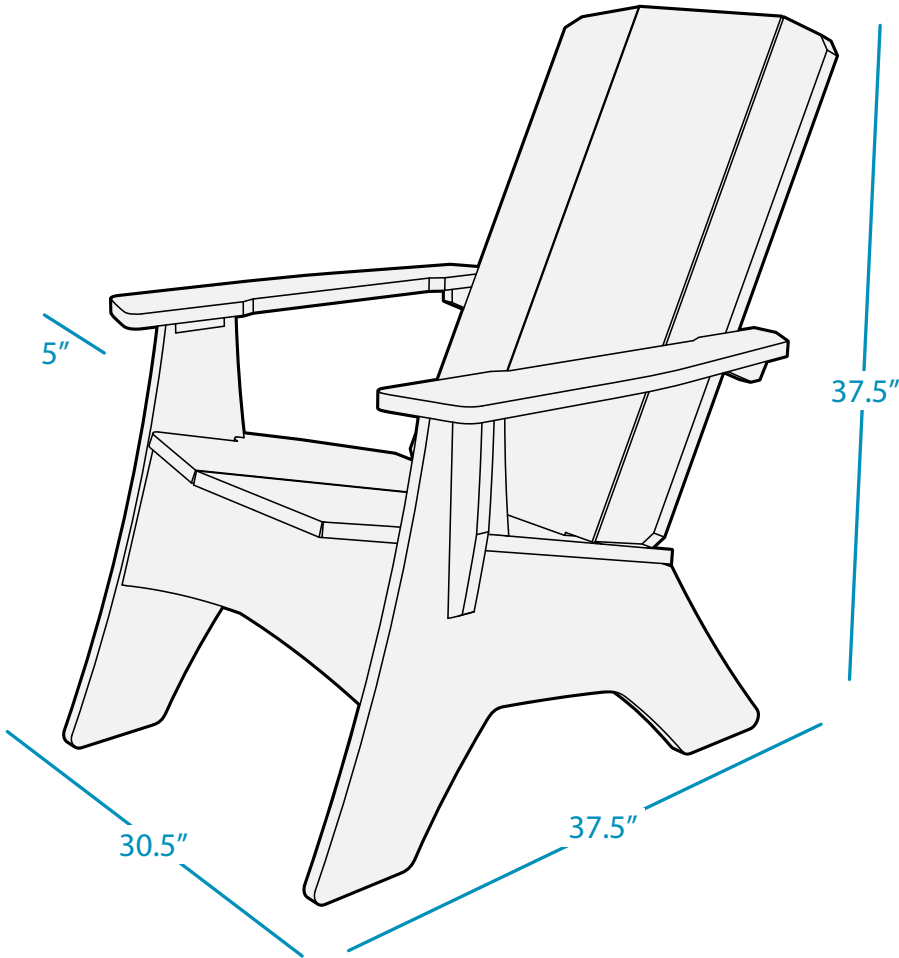

MAINSTAY

ADIRONDACK

SPECIFICATIONS

WEIGHT: 50 LBS

FEATURES

- Designed for on-deck use
- Perfect for residential or commercial settings
- Crafted of an extruded, high density polyethylene
- UV stable, moisture and mildew resistant
- Withstands outdoor environment without swelling, splintering, fading, or warping
- Stainless steel hardware
- Simple, 4 piece assembly